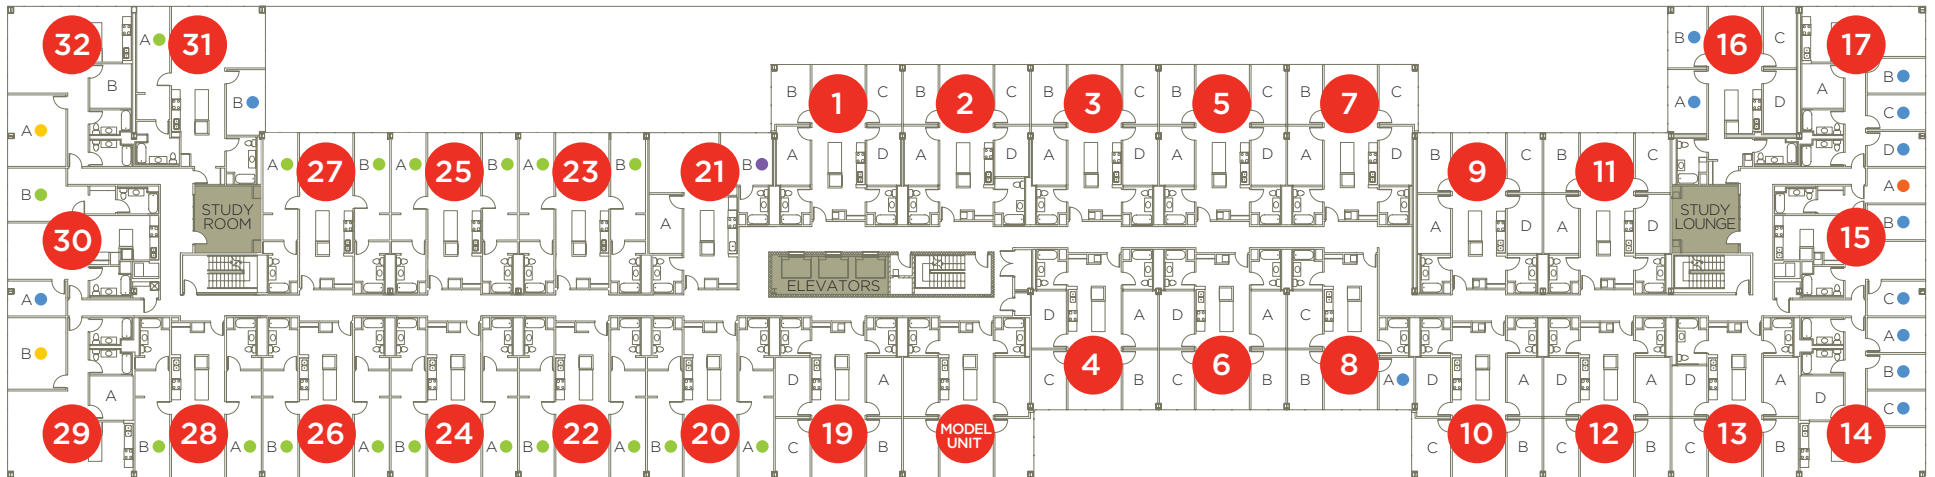

1237 ← WEST

FLOOR PLAN

FLOOR 6

FULLERTON AVENUE

LEGEND

- Bedrooms with privacy walls
- Private Master Suite - bedrooms with private entrance, privacy walls, private bath and large closet
- Master Suite - bedrooms with privacy walls, private bath and large closet
- Extra-large bedrooms
- Suite - bedroom with privacy walls and private bath

SKYLINE VIEW (DOWNTOWN)

DEPAUL CAMPUS →